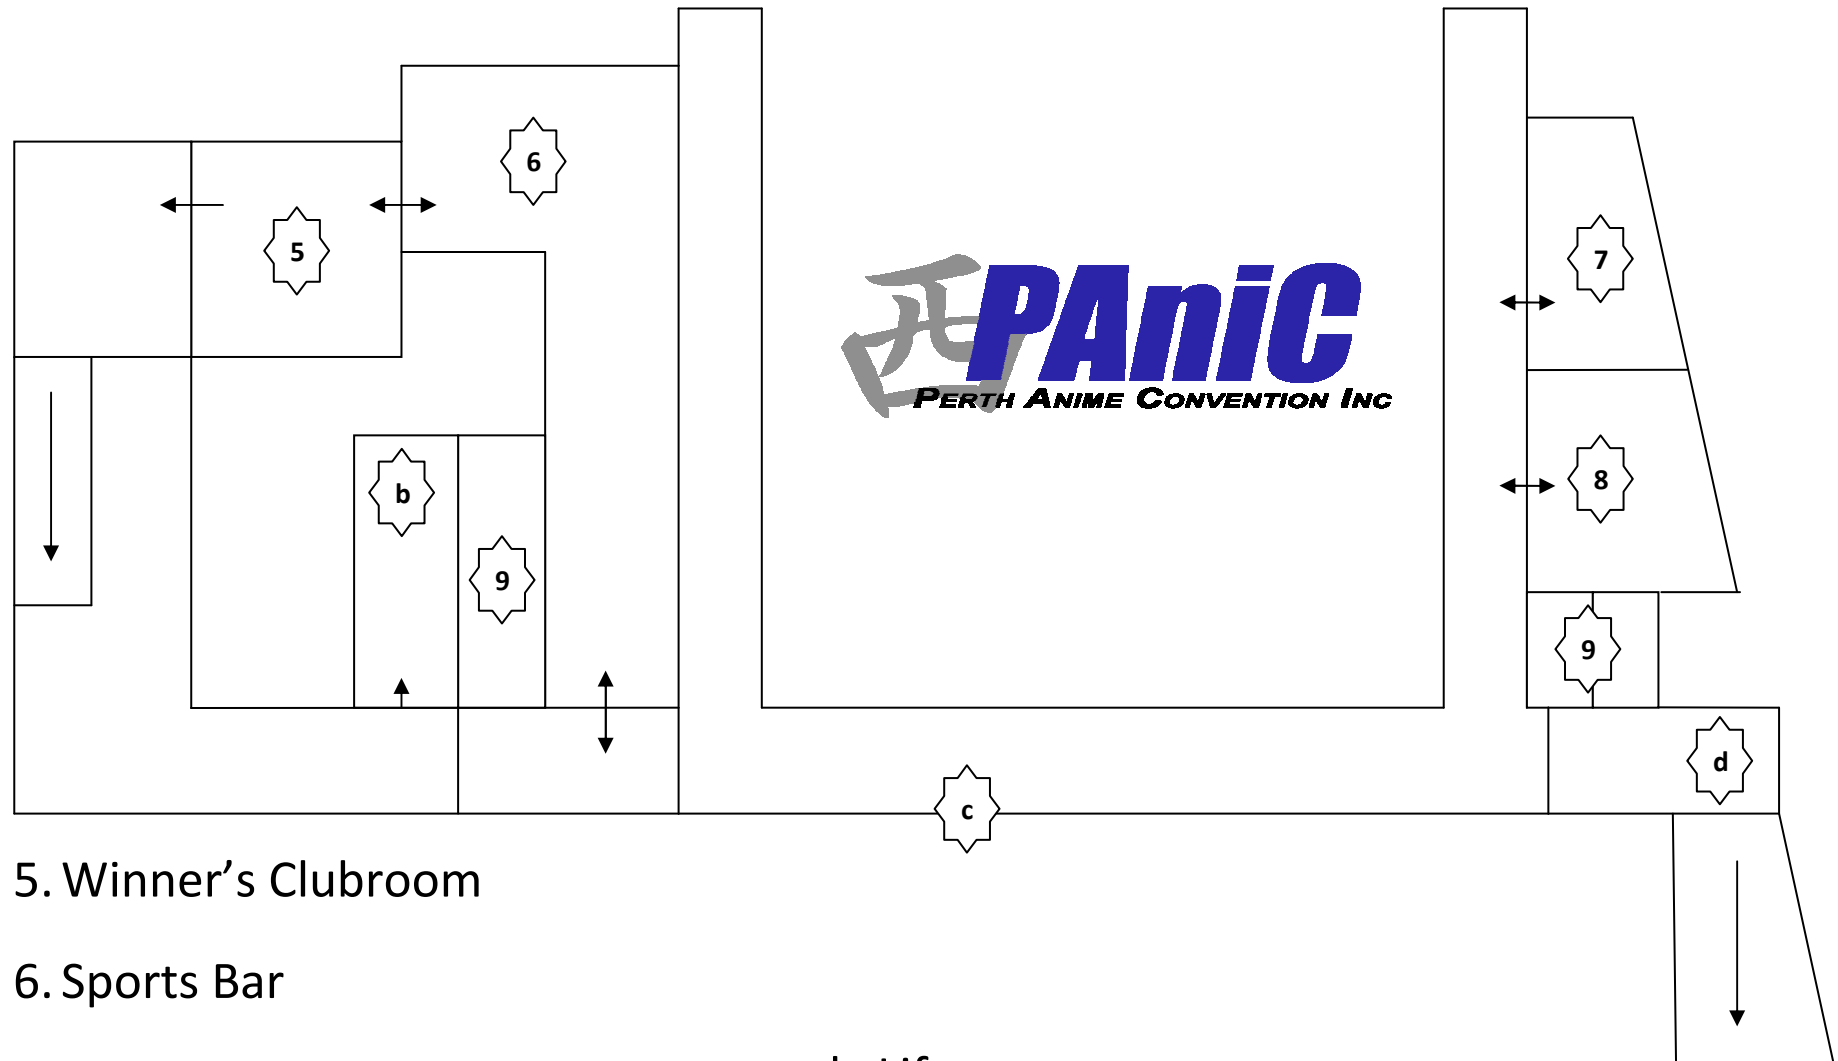

Map : Ground Floor

1. ATM

2. Lifts

3. Change Rooms and Toilets

a. Cloakroom & Prop Check-In

4. Disabled Access

Map : First Floor

5. Winner's Clubroom

6. Sports Bar

7. Medallist's Clubroom

8. Captain's Clubroom

9. Toilets

b. Lift

c. Cosplay Registration

d. PAniC Membership Sign-Up Desk