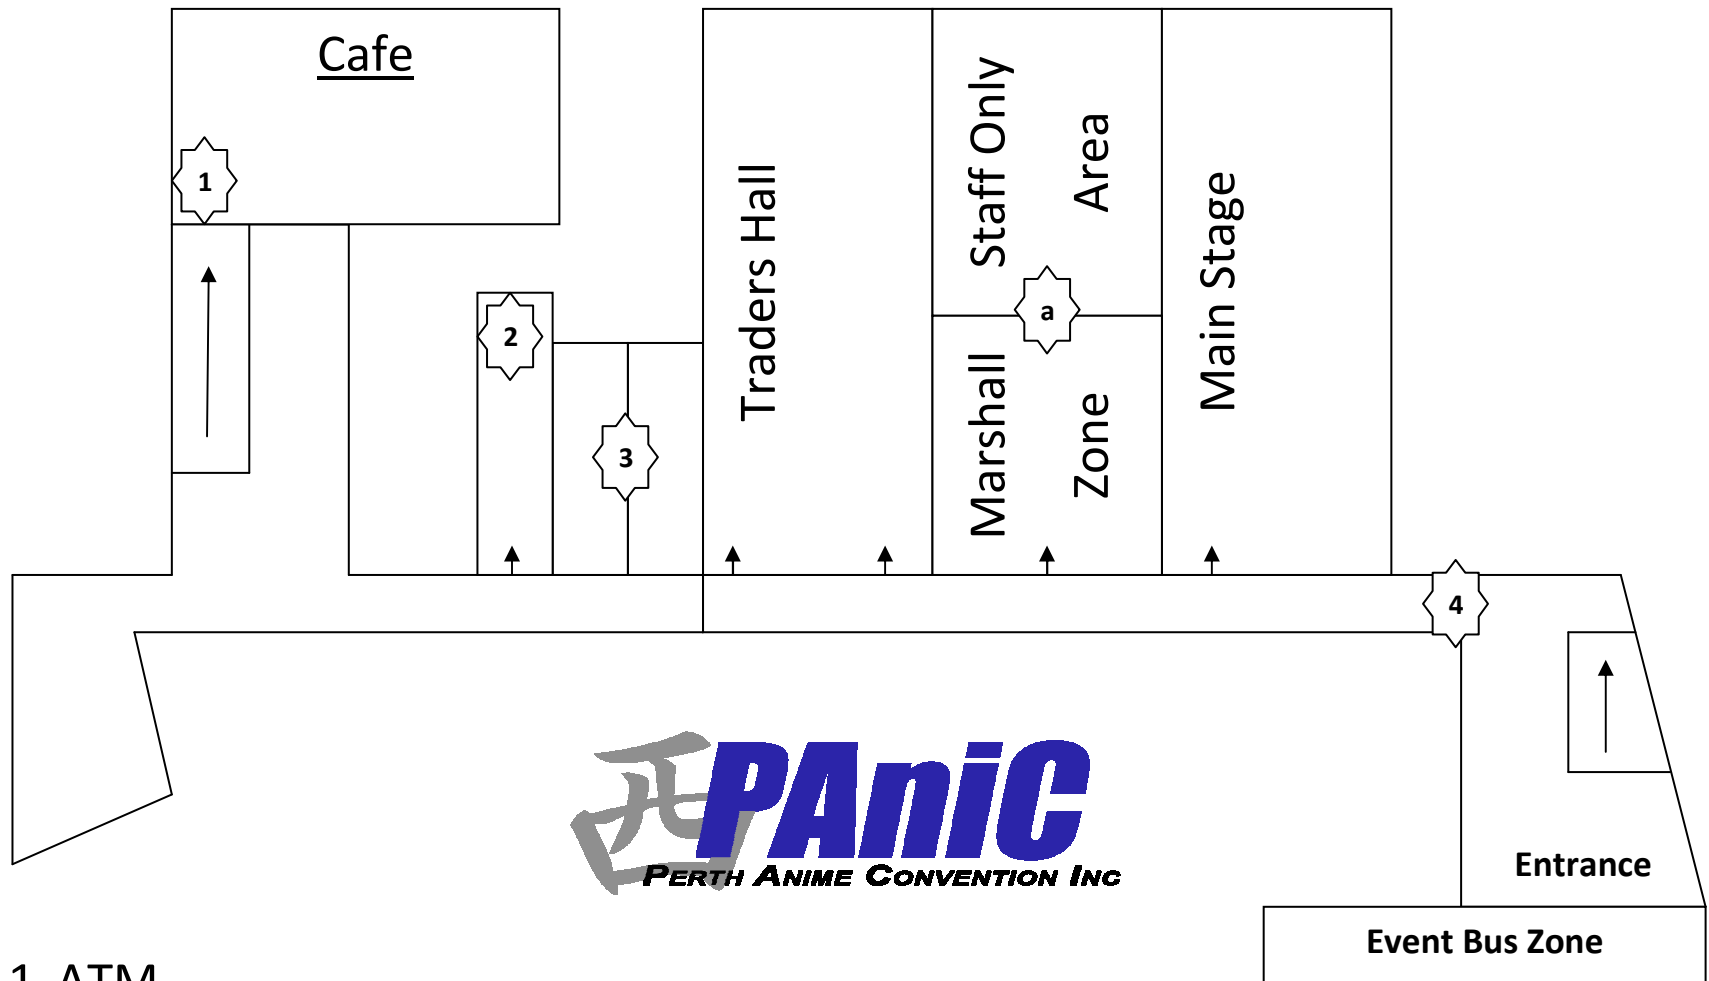

Map : Ground Floor

1. ATM

2. Lifts

3. Change Rooms and Toilets

a. Cloakroom & Prop Check-In

4. Disabled Access

Map : First Floor

5. Winner's Clubroom

6. Sports Bar

7. Medallist's Clubroom

8. Captain's Clubroom

9. Toilets

b. Lift

c. Cosplay Registration

d. PAniC Membership Sign-Up Desk